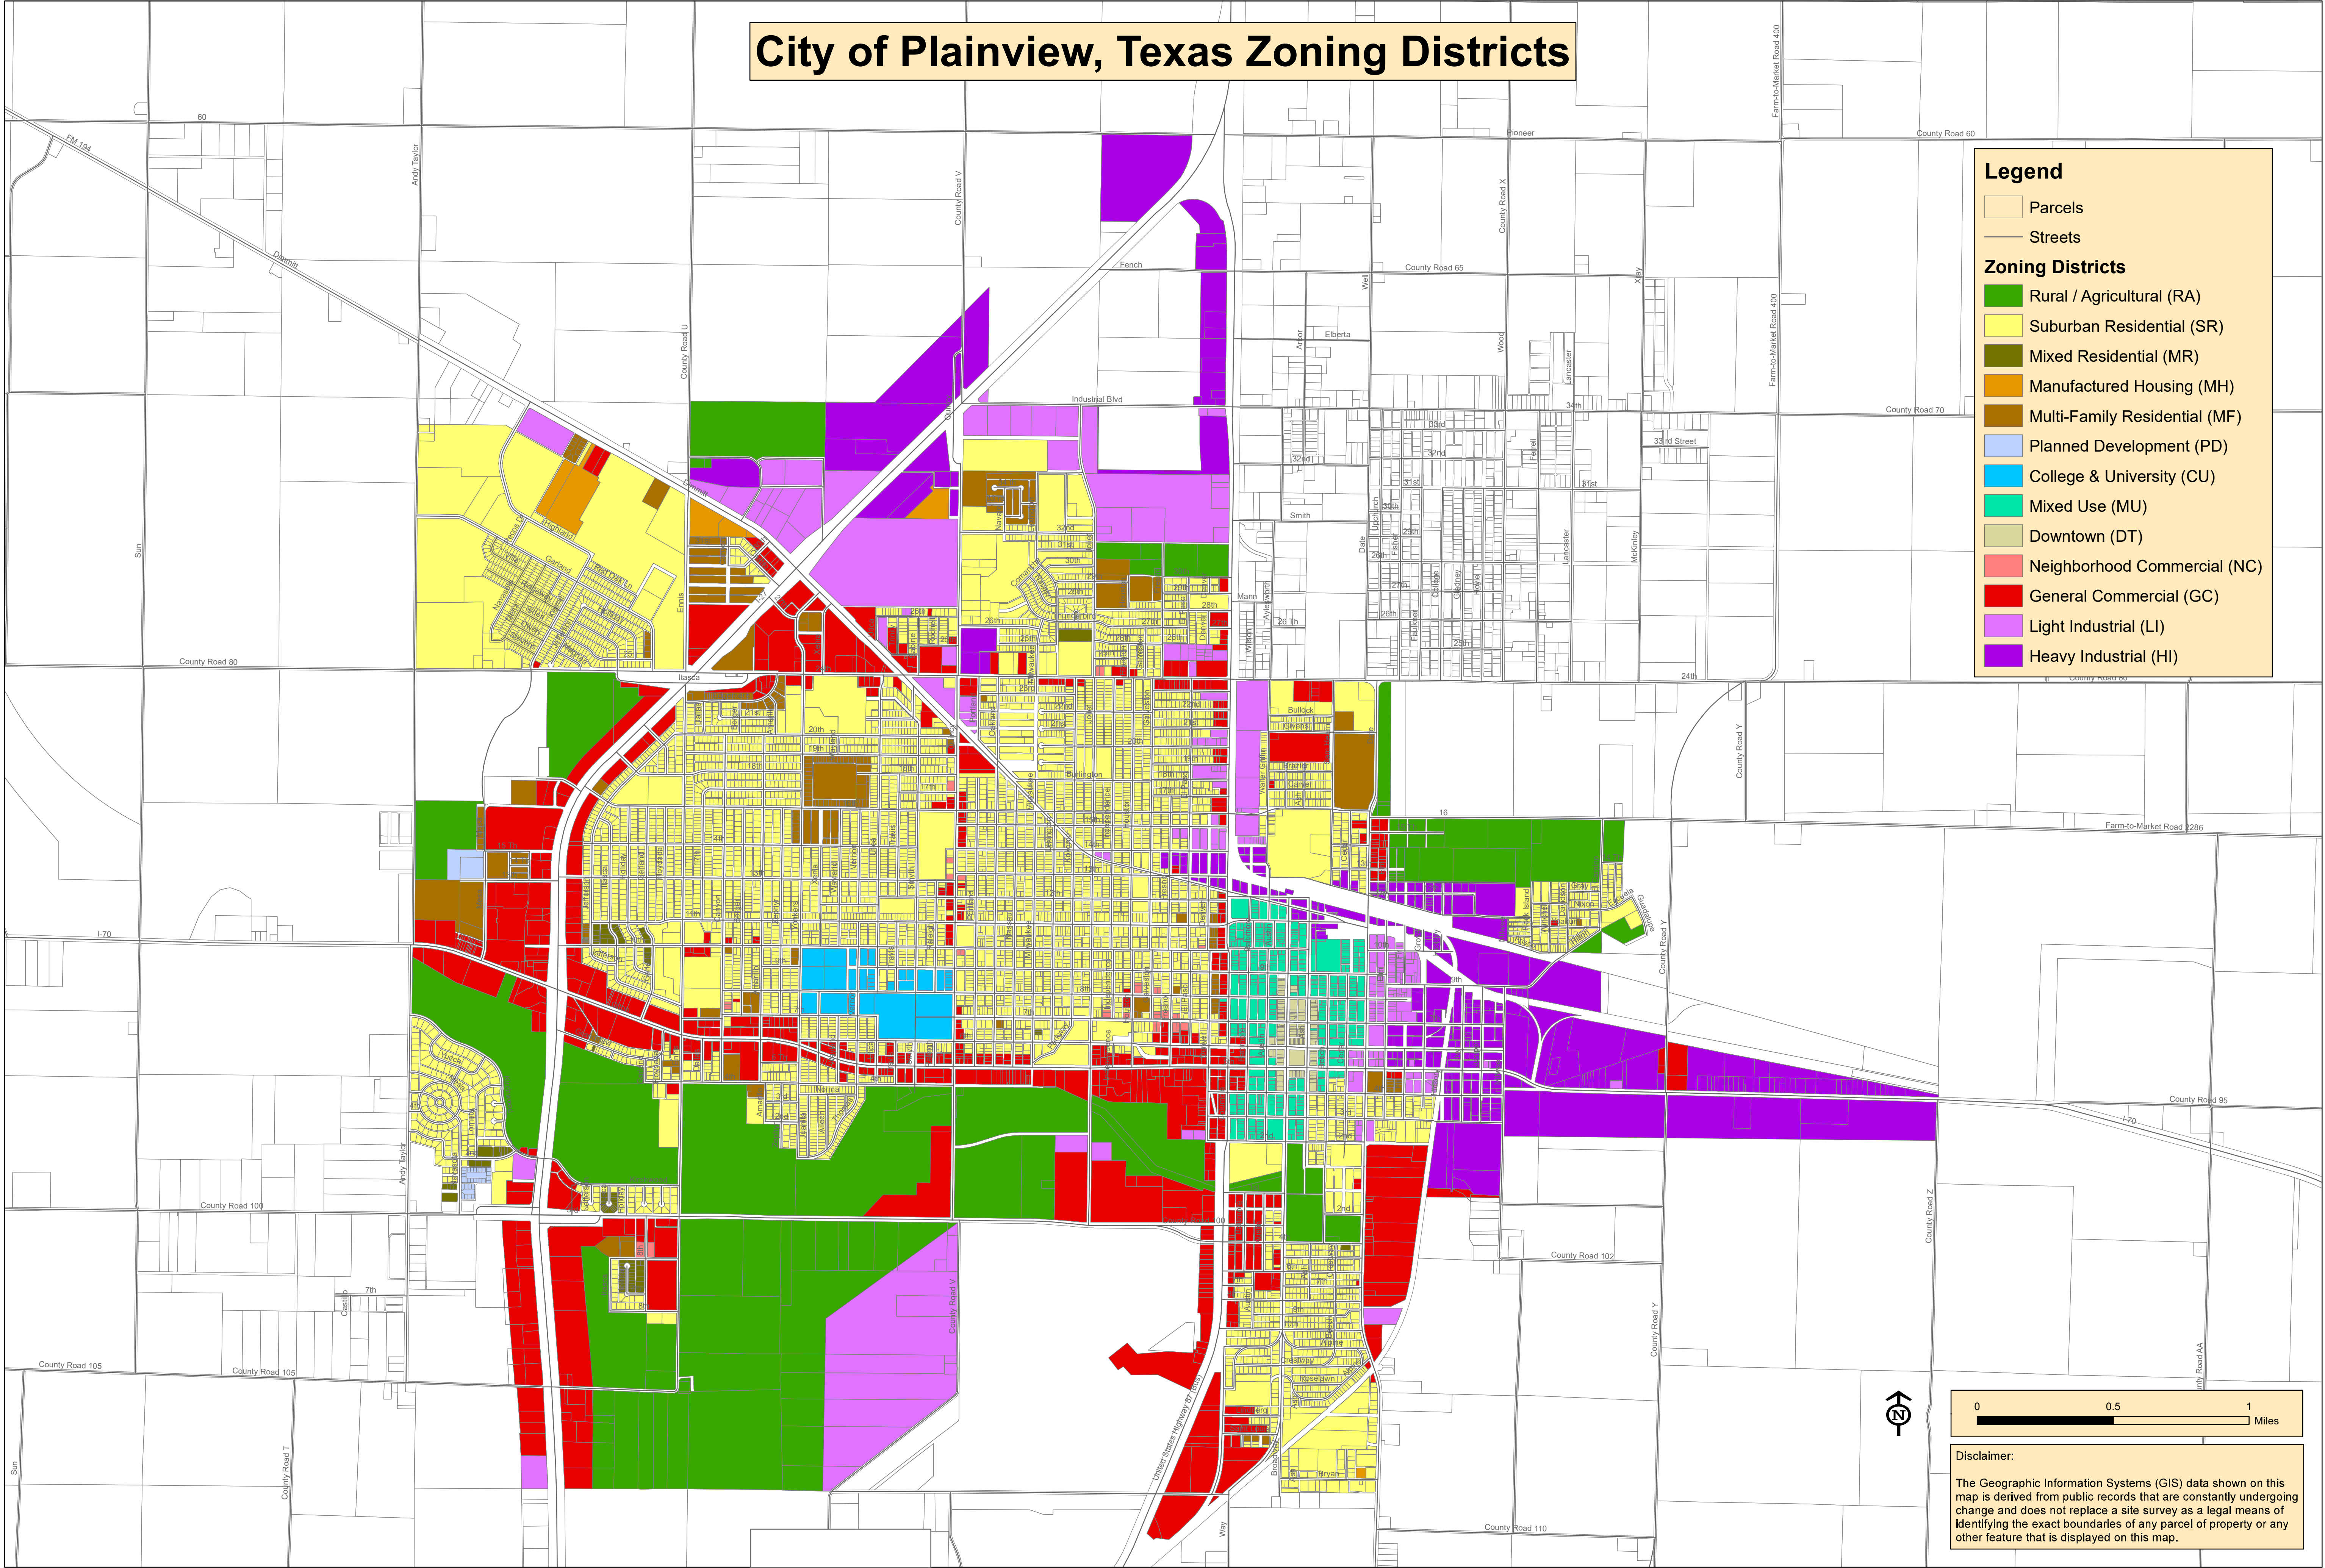

# City of Plainview, Texas Zoning Districts

**Legend**

- Parcels
- Streets

**Zoning Districts**

- Rural / Agricultural (RA)
- Suburban Residential (SR)
- Mixed Residential (MR)
- Manufactured Housing (MH)
- Multi-Family Residential (MF)
- Planned Development (PD)
- College & University (CU)
- Mixed Use (MU)
- Downtown (DT)
- Neighborhood Commercial (NC)
- General Commercial (GC)
- Light Industrial (LI)
- Heavy Industrial (HI)

**Disclaimer:**  
The Geographic Information Systems (GIS) data shown on this map is derived from public records that are constantly undergoing change and does not replace a site survey as a legal means of identifying the exact boundaries of any parcel of property or any other feature that is displayed on this map.